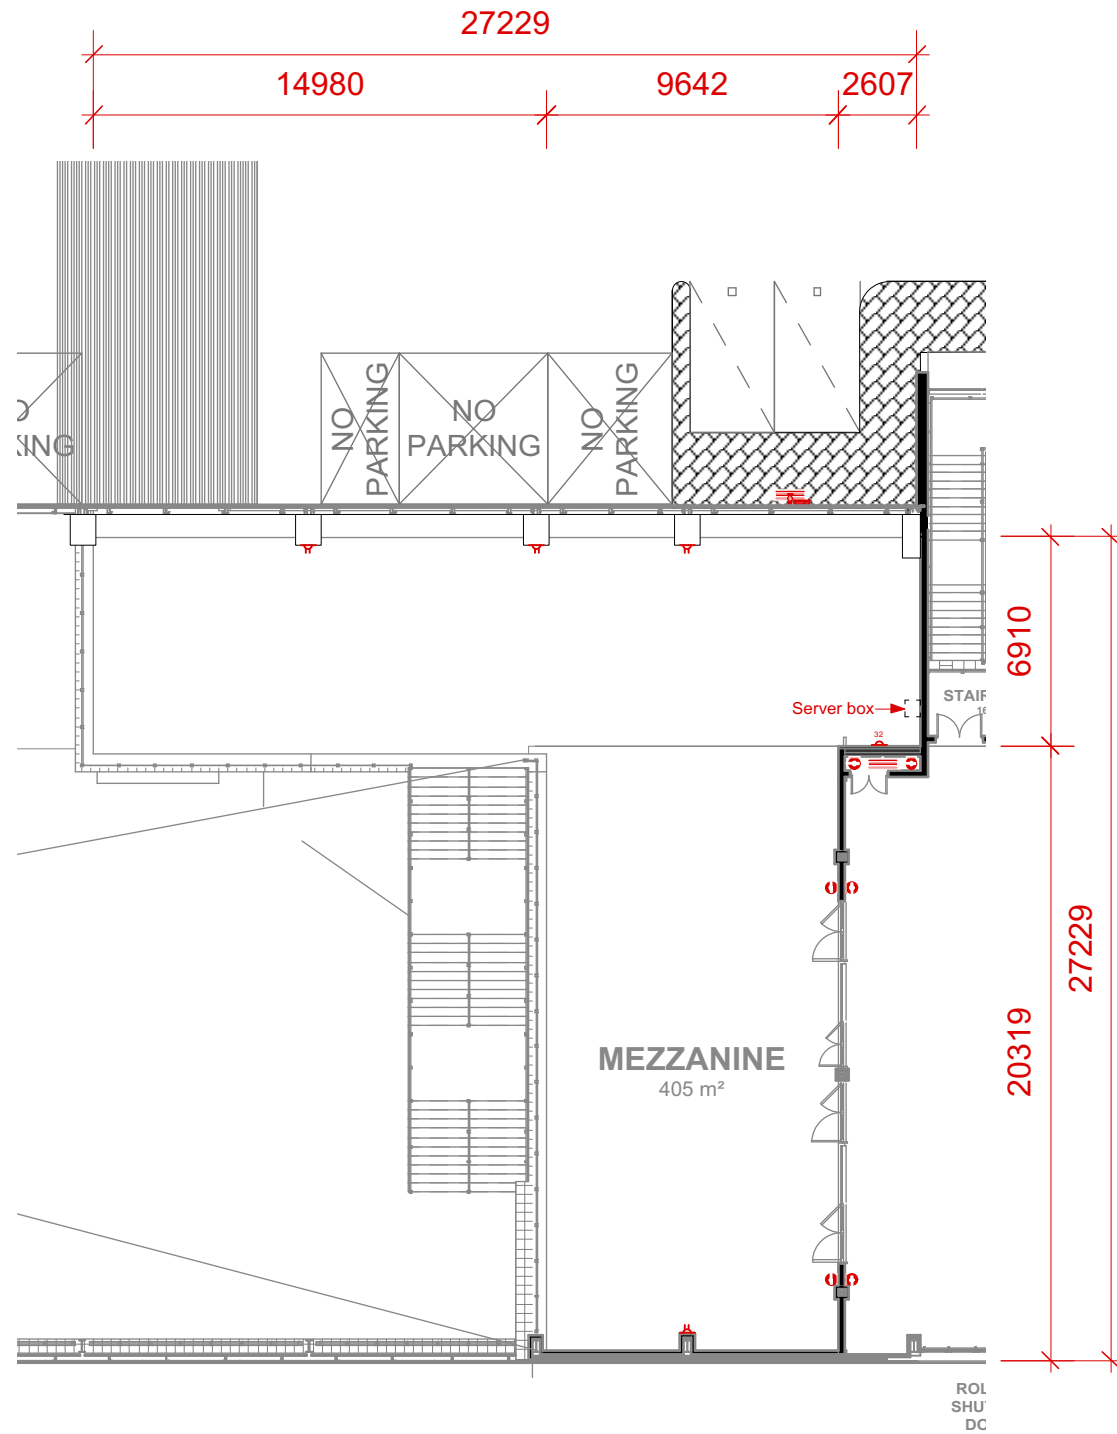

Venue Heights:
 3800 to Bottom of the Light
 3700 to Bottom of Light Beam
 3600 to Bottom of the Beam
 2600 to Bottom of Server Box

Symbol:	Description:	Qty:
	Fire Hose Reel	x
	Fire Extinguisher	2
	Single Socket 1 Phase Power Outlet	x
	Double Socket 1 Phase Power Outlet	4
	16A 3 Phase Power Outlet	x
	32A 3 Phase Power Outlet	1
	63A 3 Phase Power Outlet	x
	Public Announcement System	x

Venue » Pit Building
 » Lvl 2: Mezzanine
Scale » 1:250
 » A3