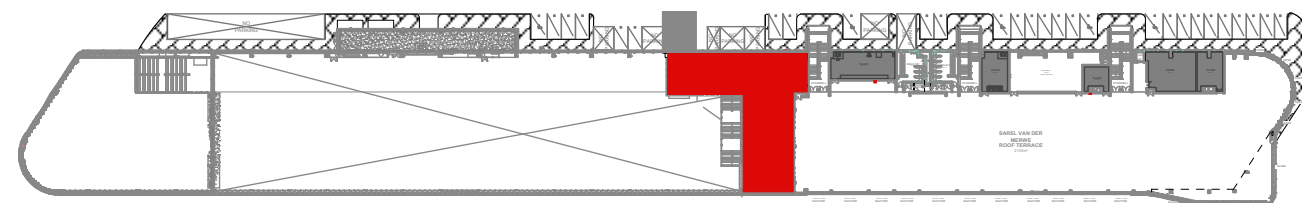

Venue Heights:
 3800 to Bottom of the Light
 3700 to Bottom of Light Beam
 3600 to Bottom of the Beam
 2600 to Bottom of Server Box

Symbol:	Description:	Qty:
	Fire Hose Reel	x
	Fire Extinguisher	2
	Single Socket 1 Phase Power Outlet	x
	Double Socket 1 Phase Power Outlet	4
	16A 3 Phase Power Outlet	x
	32A 3 Phase Power Outlet	1
	63A 3 Phase Power Outlet	x
	Public Announcement System	x

Venue » Pit Building
 » Lvl 2: Mezzanine
Scale » 1:250
 » A3