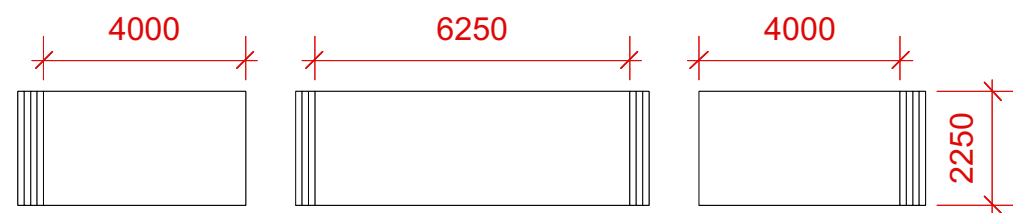

Stackable Doors to Viewing Deck: