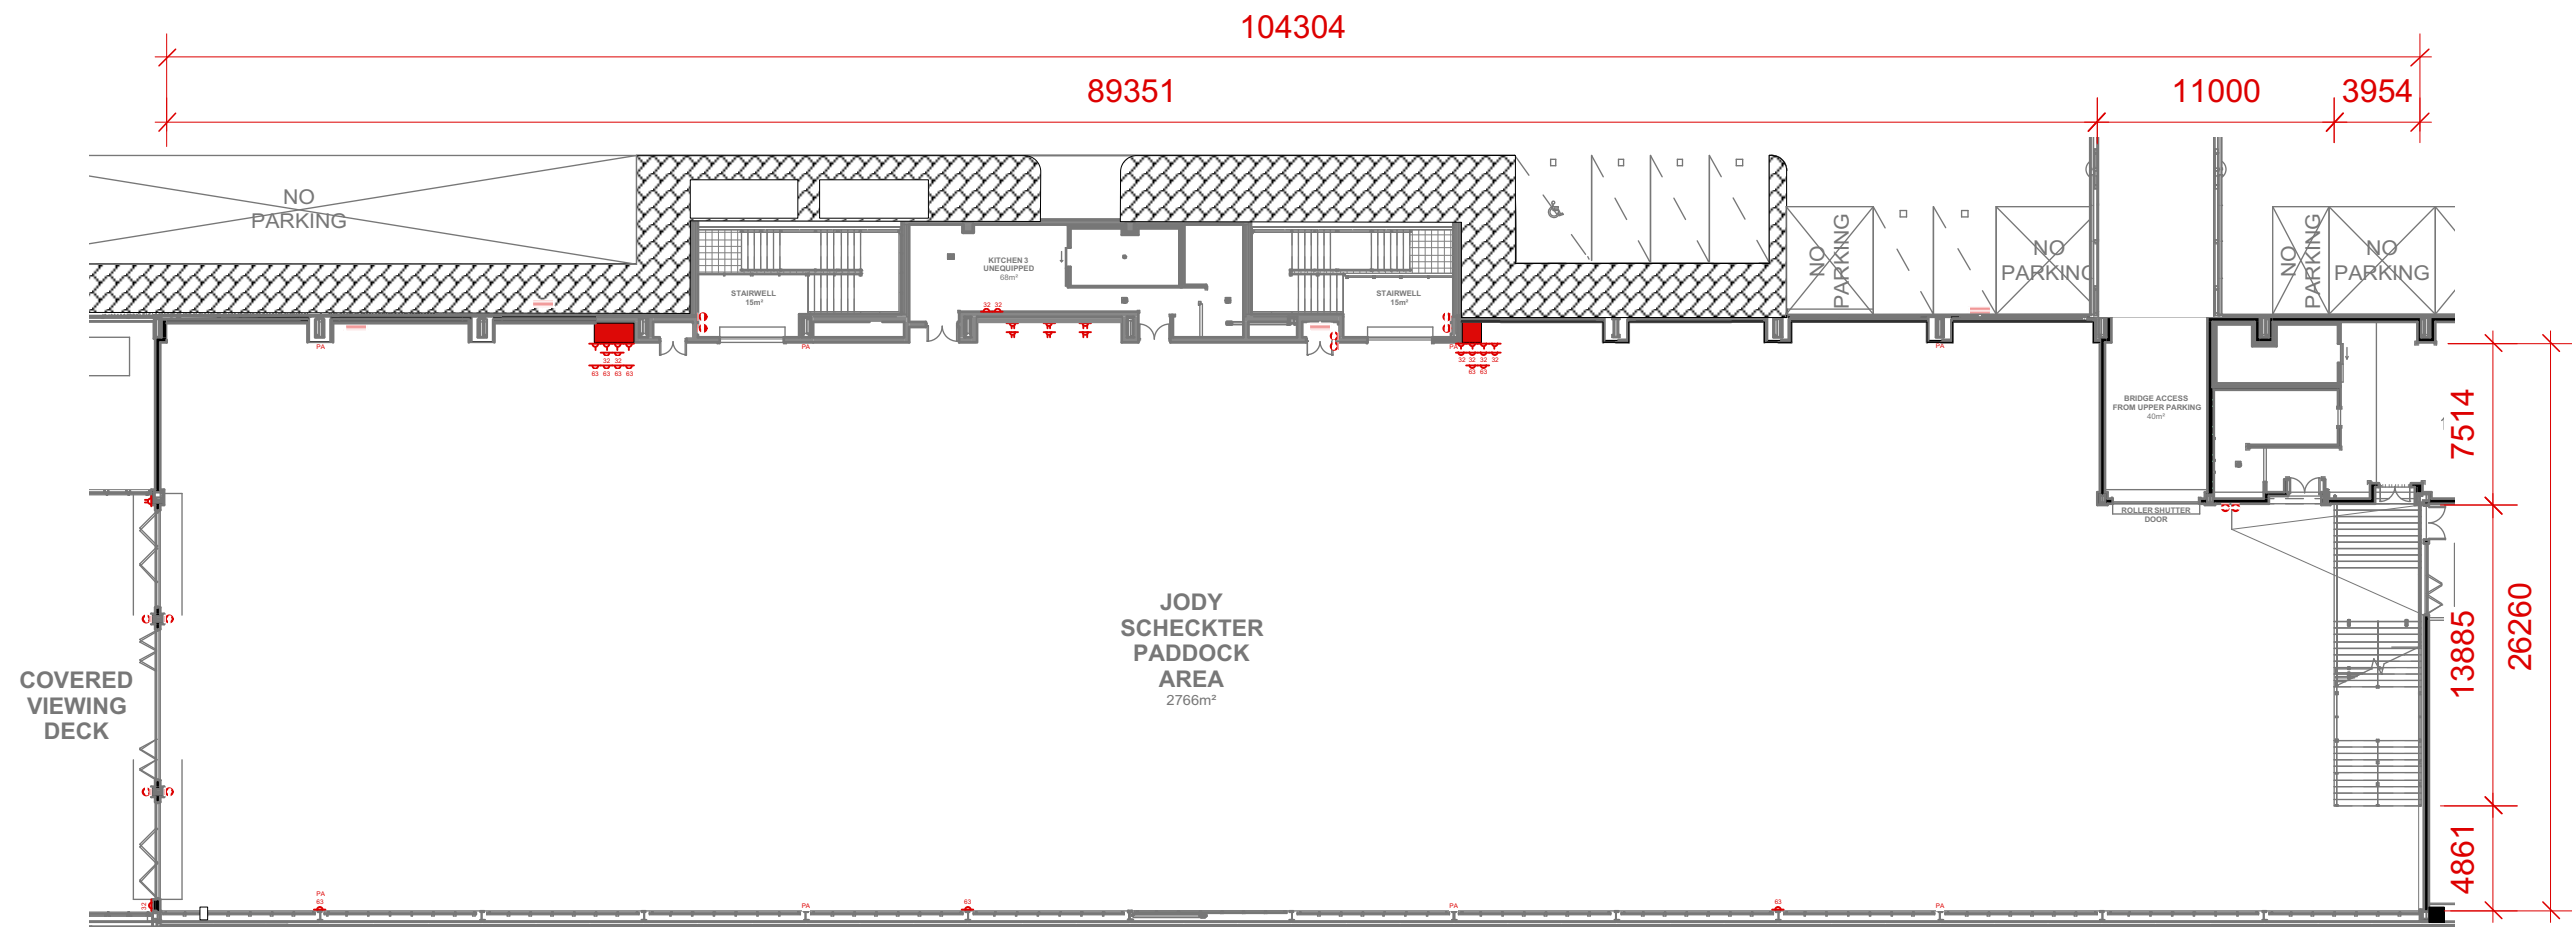

Venue Heights:
 8500 to Bottom of the Light
 8800 to Bottom of Light Beam
 9100 to Bottom of the Beam
 3900 to Bottom of PA
 2250 to Top of Doors From Paddock
 2350 to Top of Doors To Conference Centre
 2400 to Top of Stackable Doors To Conference Centre

Symbol:	Description:	Qty:
	Fire Hose Reel	3
	Fire Extinguisher	2
	Single Socket 1 Phase Power Outlet	8
	Double Socket 1 Phase Power Outlet	6
	16A 3 Phase Power Outlet	x
	32A 3 Phase Power Outlet	6
	63A 3 Phase Power Outlet	9
	Public Announcement System	8

Stackable Doors to Viewing Deck:

Doors to Conference Centre: