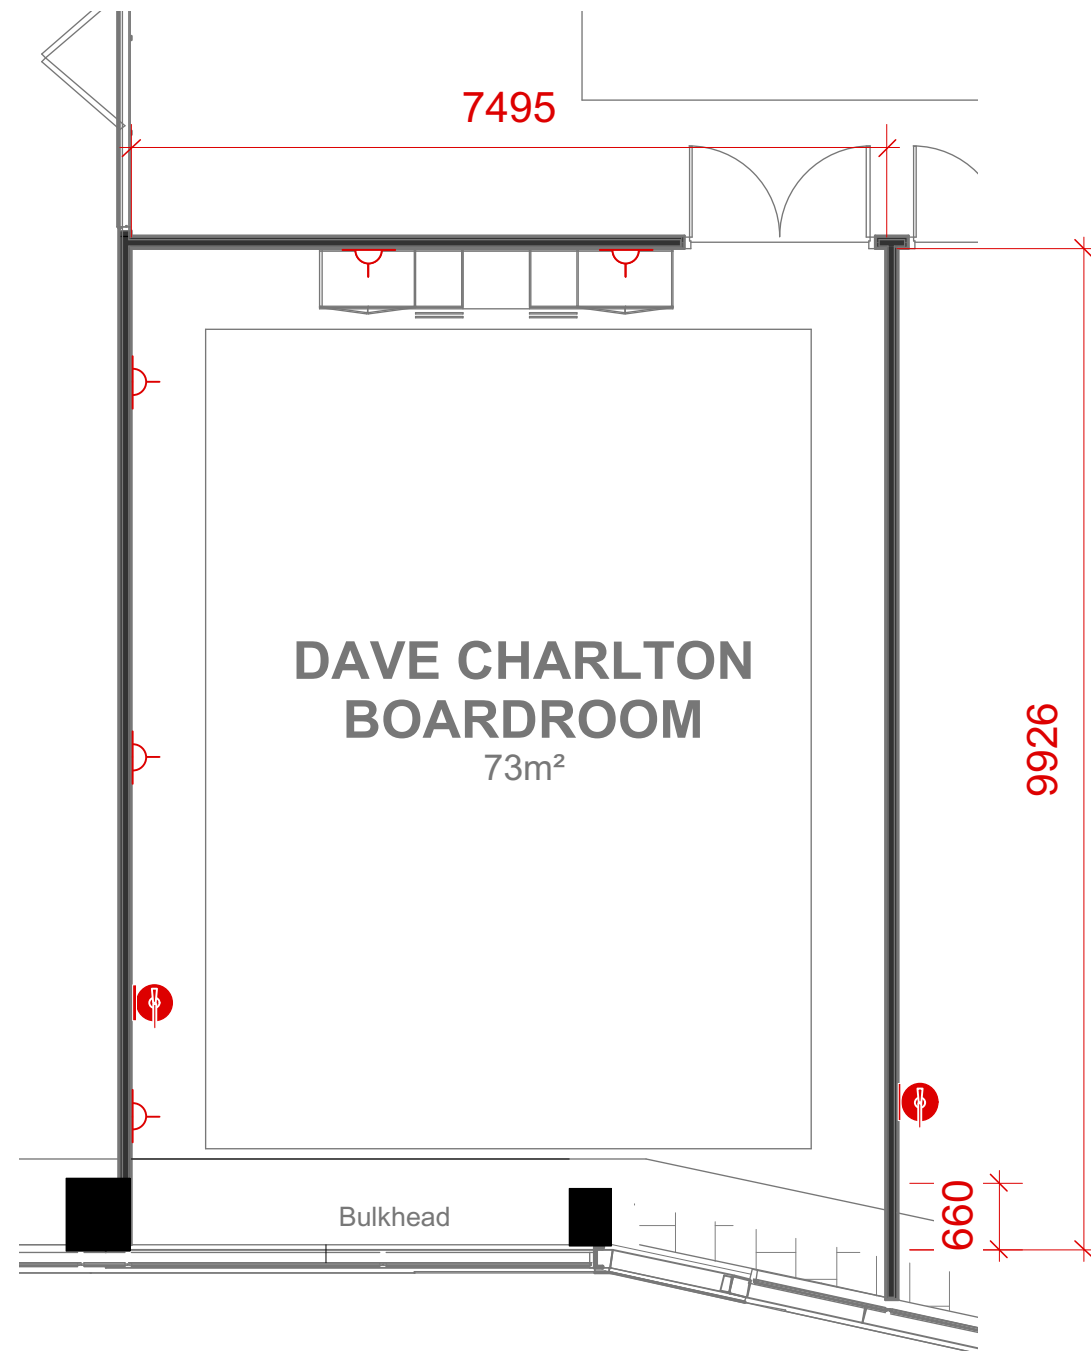

Venue Heights:
 3100 to Lowest Point on Ceiling
 2640 to Lights
 2180 to Bulkhead

Symbol:	Description:	Qty:
	Fire Hose Reel	x
	Fire Extinguisher	1
	Single Socket 1 Phase Power Outlet	4
	Double Socket 1 Phase Power Outlet	x
	16A 3 Phase Power Outlet	x
	32A 3 Phase Power Outlet	x
	63A 3 Phase Power Outlet	x
	Public Announcement System	x

Venue » Pit Building
» Lvl 1: Dave Charlton Boardroom
Scale » 1:75
» A3