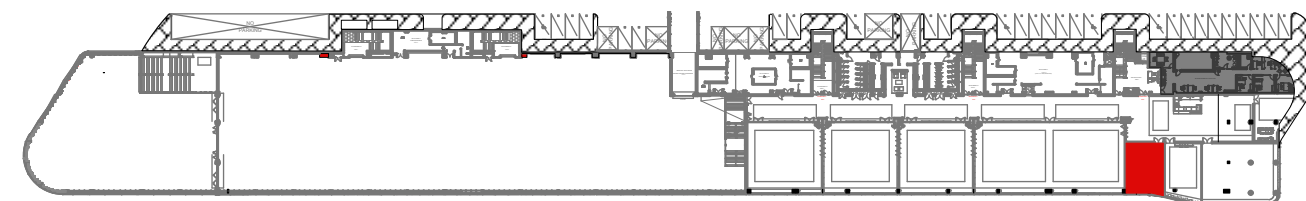

Venue Heights:
 3100 to Lowest Point on Ceiling
 2640 to Lights
 2180 to Bulkhead

Symbol:	Description:	Qty:
	Fire Hose Reel	x
	Fire Extinguisher	1
	Single Socket 1 Phase Power Outlet	4
	Double Socket 1 Phase Power Outlet	x
	16A 3 Phase Power Outlet	x
	32A 3 Phase Power Outlet	x
	63A 3 Phase Power Outlet	x
	Public Announcement System	x

Venue » Pit Building
» Lvl 1: Dave Charlton Boardroom
Scale » 1:75
» A3