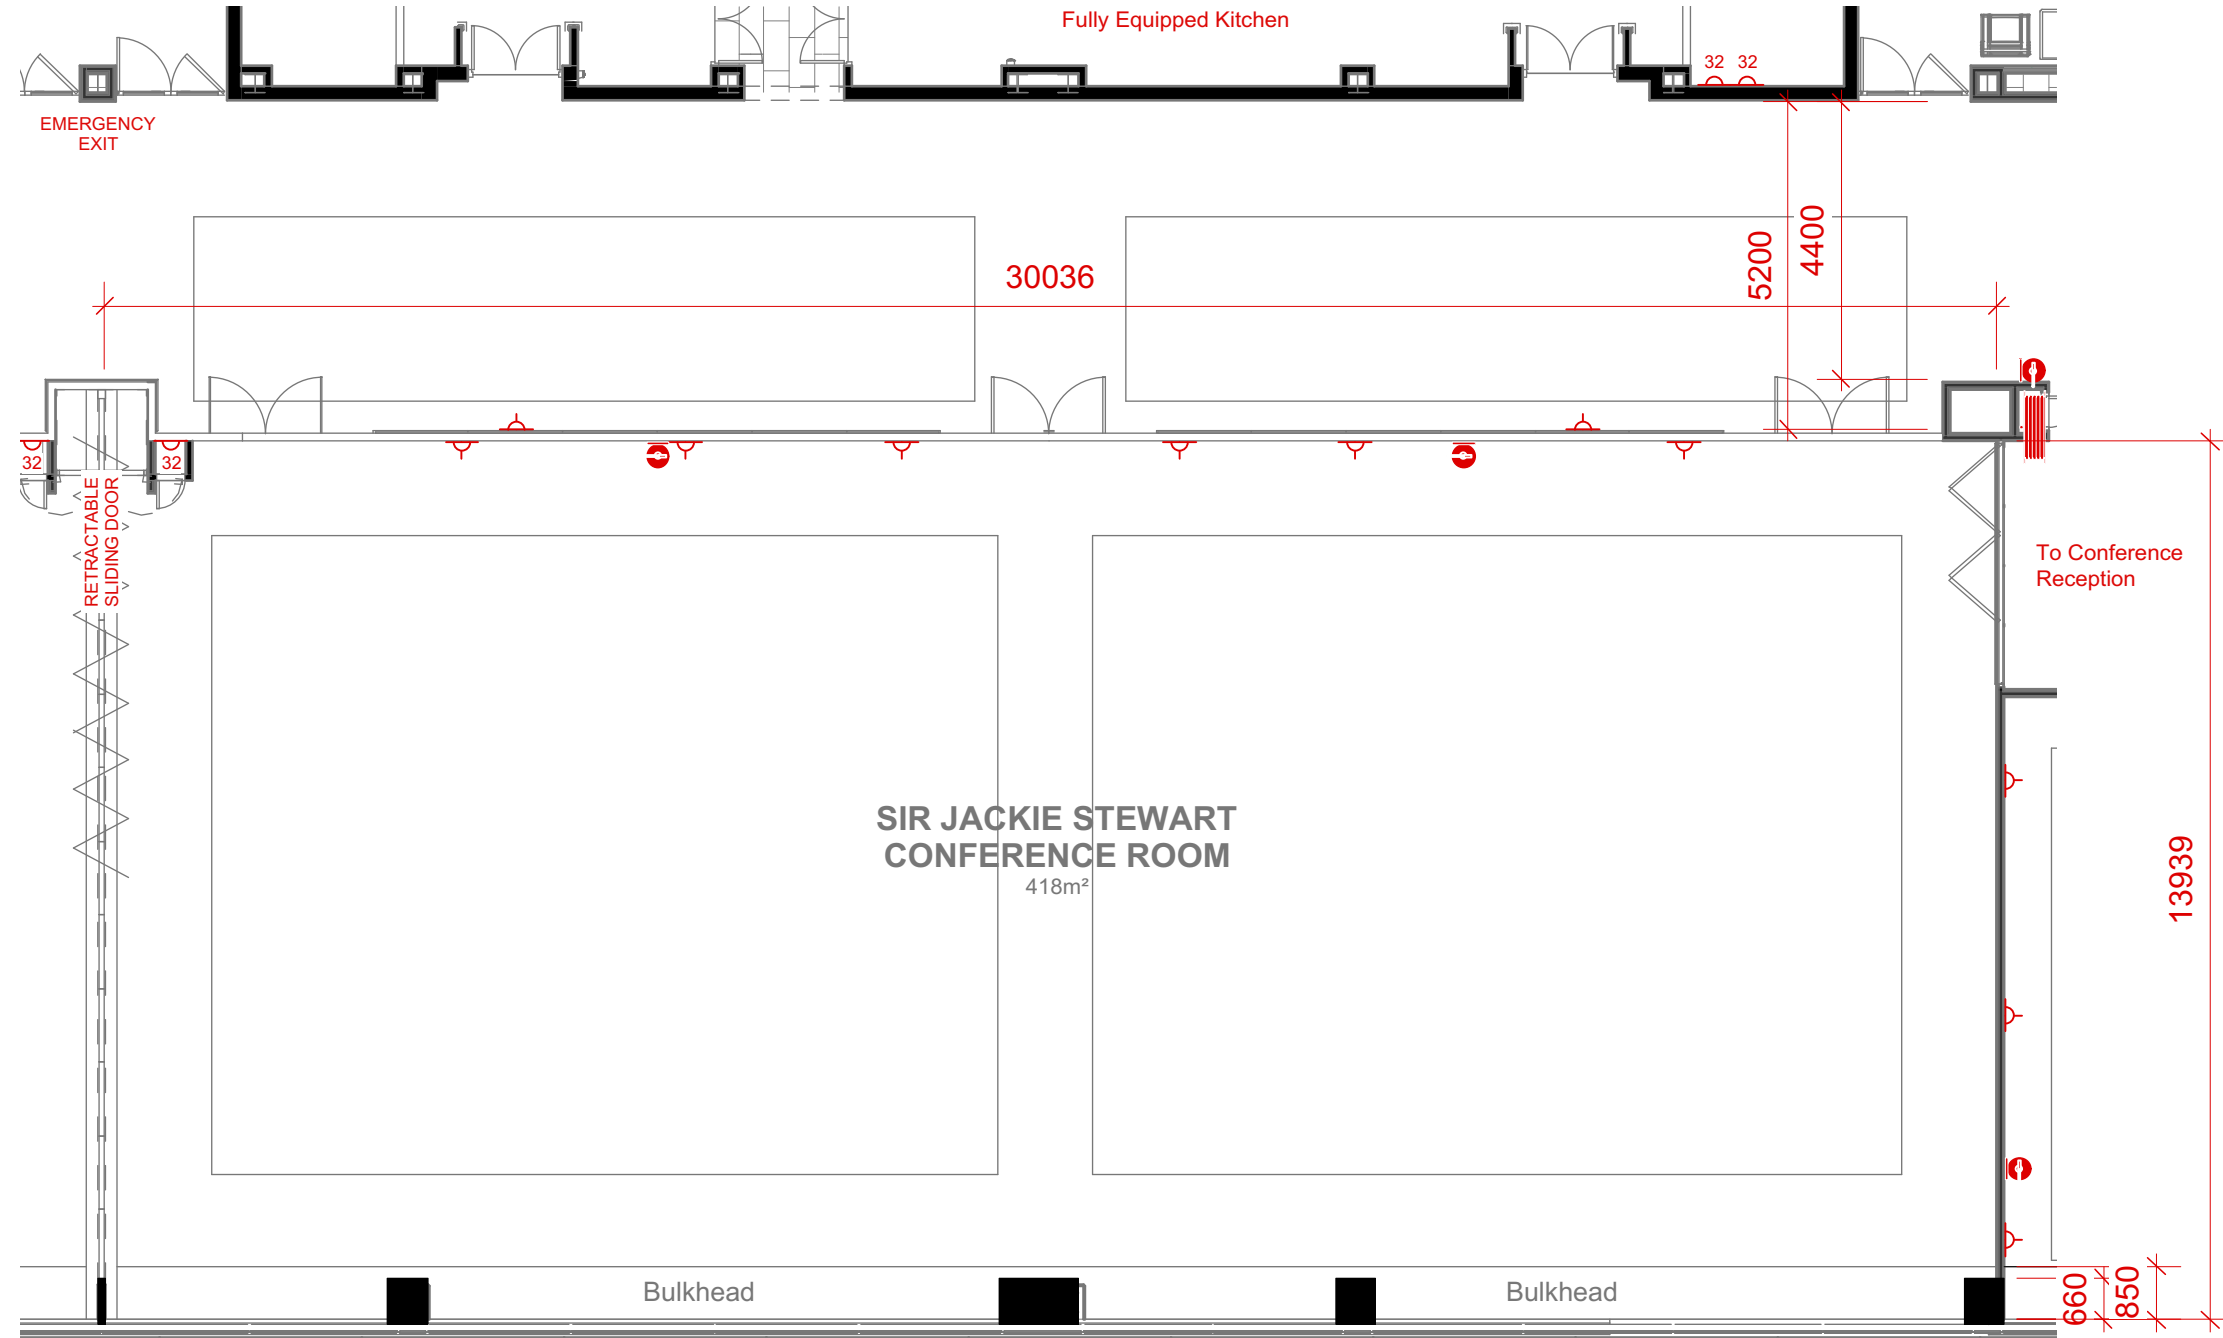

Venue Heights:  
 3100 to Lowest Point on Ceiling  
 2180 to Bulkhead  
 2750 to Door to Conference Reception

Symbol:	Description:	Qty:
	Fire Hose Reel	x
	Fire Extinguisher	2
	Single Socket 1 Phase Power Outlet	8
	Double Socket 1 Phase Power Outlet	x
	16A 3 Phase Power Outlet	x
	32A 3 Phase Power Outlet	1
	63A 3 Phase Power Outlet	x
	Public Announcement System	x

Doors to Conference Reception: