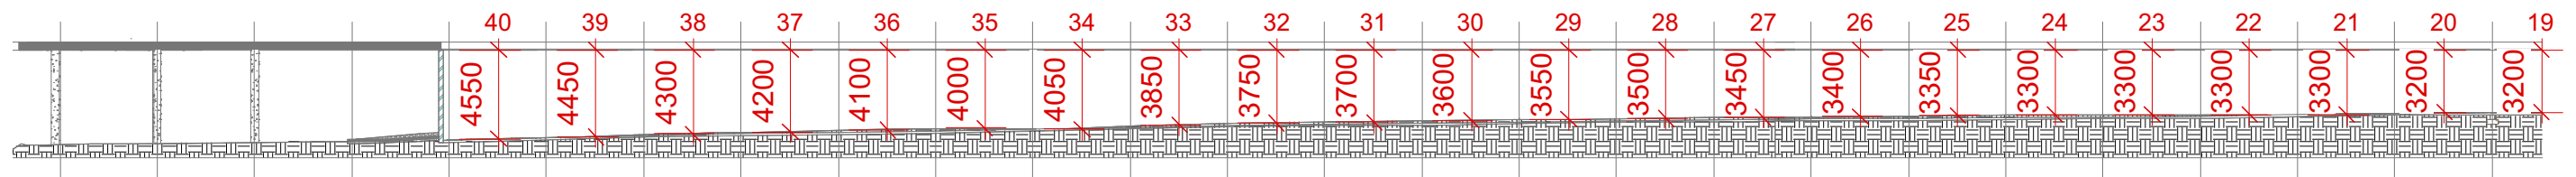

Symbol:	Description:	Qty:
	Fire Hose Reel	3
	Fire Extinguisher	52
	Single Socket 1 Phase Power Outlet	x
	Double Socket 1 Phase Power Outlet	28
	16A 3 Phase Power Outlet	x
	32A 3 Phase Power Outlet	8
	63A 3 Phase Power Outlet	x
	Public Announcement System	4

Venue » Pit Building
» Lvl G: South Pit Area
Scale » 1:350
» A3

Drawn by: