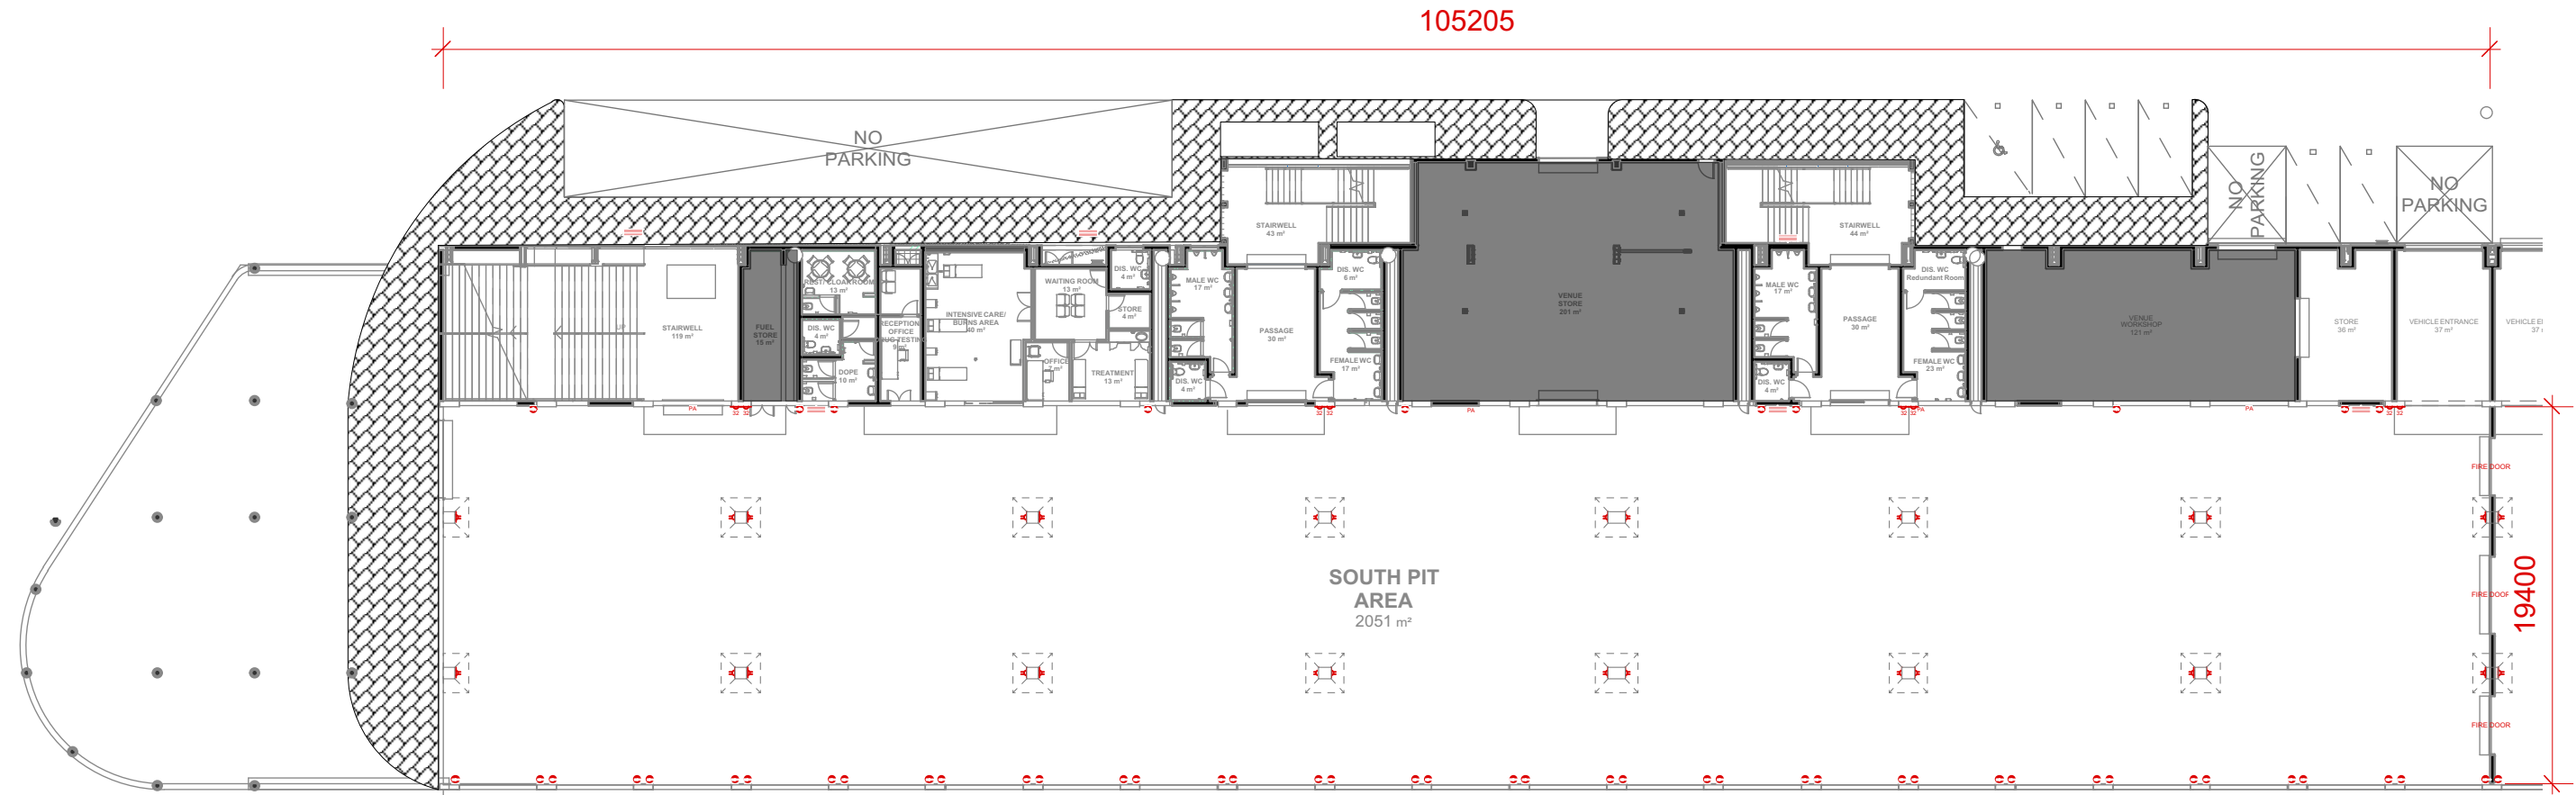

Symbol:	Description:	Qty:
	Fire Hose Reel	3
	Fire Extinguisher	52
	Single Socket 1 Phase Power Outlet	x
	Double Socket 1 Phase Power Outlet	28
	16A 3 Phase Power Outlet	x
	32A 3 Phase Power Outlet	8
	63A 3 Phase Power Outlet	x
	Public Announcement System	4

Venue » Pit Building
» Lvl G: South Pit Area
Scale » 1:350
» A3

Drawn by: