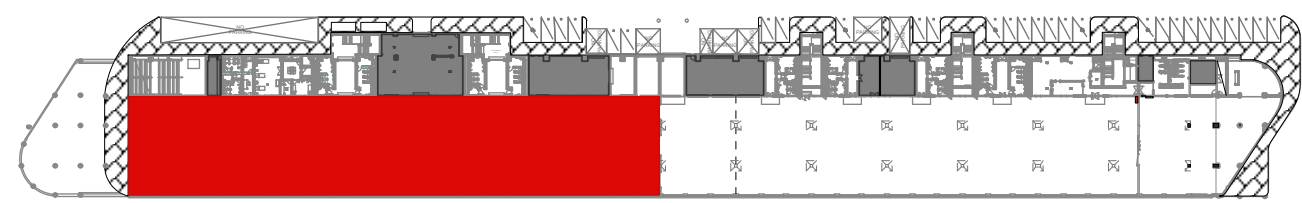

Symbol:	Description:	Qty:
	Fire Hose Reel	3
	Fire Extinguisher	52
	Single Socket 1 Phase Power Outlet	x
	Double Socket 1 Phase Power Outlet	28
	16A 3 Phase Power Outlet	x
	32A 3 Phase Power Outlet	8
	63A 3 Phase Power Outlet	x
	Public Announcement System	4

Venue » Pit Building
» Lvl G: South Pit Area
Scale » 1:350
» A3

Drawn by: