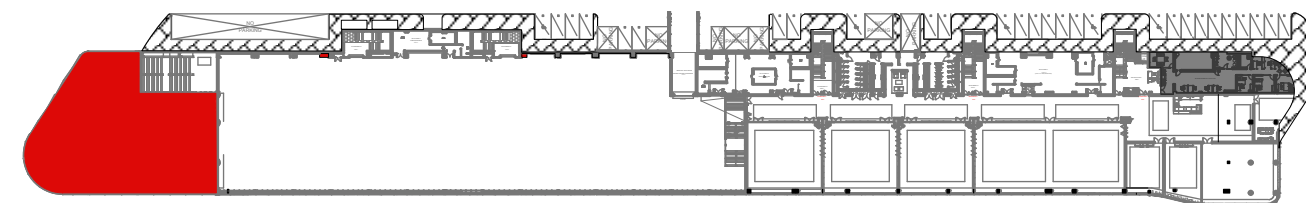

Venue Heights:
 8500 to Bottom of the Light
 8800 to Bottom of Light Beam
 9100 to Bottom of the Beam
 3900 to Bottom of PA
 2250 to Top of Doors to Viewing Deck

Symbol:	Description:	Qty:
	Fire Hose Reel	1
	Fire Extinguisher	2
	Single Socket 1 Phase Power Outlet	x
	Double Socket 1 Phase Power Outlet	1
	16A 3 Phase Power Outlet	x
	32A 3 Phase Power Outlet	2
	63A 3 Phase Power Outlet	x
	Public Announcement System	3

Stackable Doors From Paddock Detail:

Venue » Pit Building
» Lvl 1: Covered Viewing Deck
Scale » 1:250
» A3

Drawn by: