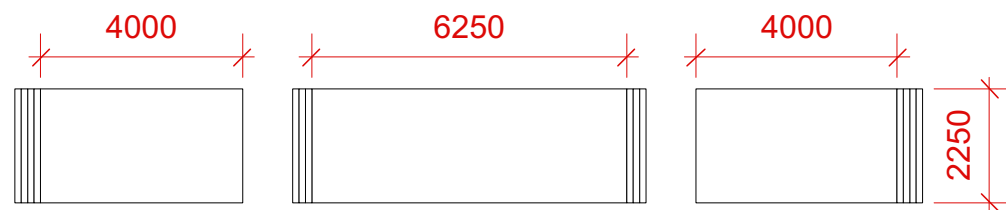

Venue Heights:
 8500 to Bottom of the Light
 8800 to Bottom of Light Beam
 9100 to Bottom of the Beam
 3900 to Bottom of PA
 2250 to Top of Doors to Viewing Deck

Symbol:	Description:	Qty:
	Fire Hose Reel	1
	Fire Extinguisher	2
	Single Socket 1 Phase Power Outlet	x
	Double Socket 1 Phase Power Outlet	1
	16A 3 Phase Power Outlet	x
	32A 3 Phase Power Outlet	2
	63A 3 Phase Power Outlet	x
	Public Announcement System	3

Stackable Doors From Paddock Detail:

Venue » Pit Building
» Lvl 1: Covered Viewing Deck
Scale » 1:250
» A3

Drawn by: