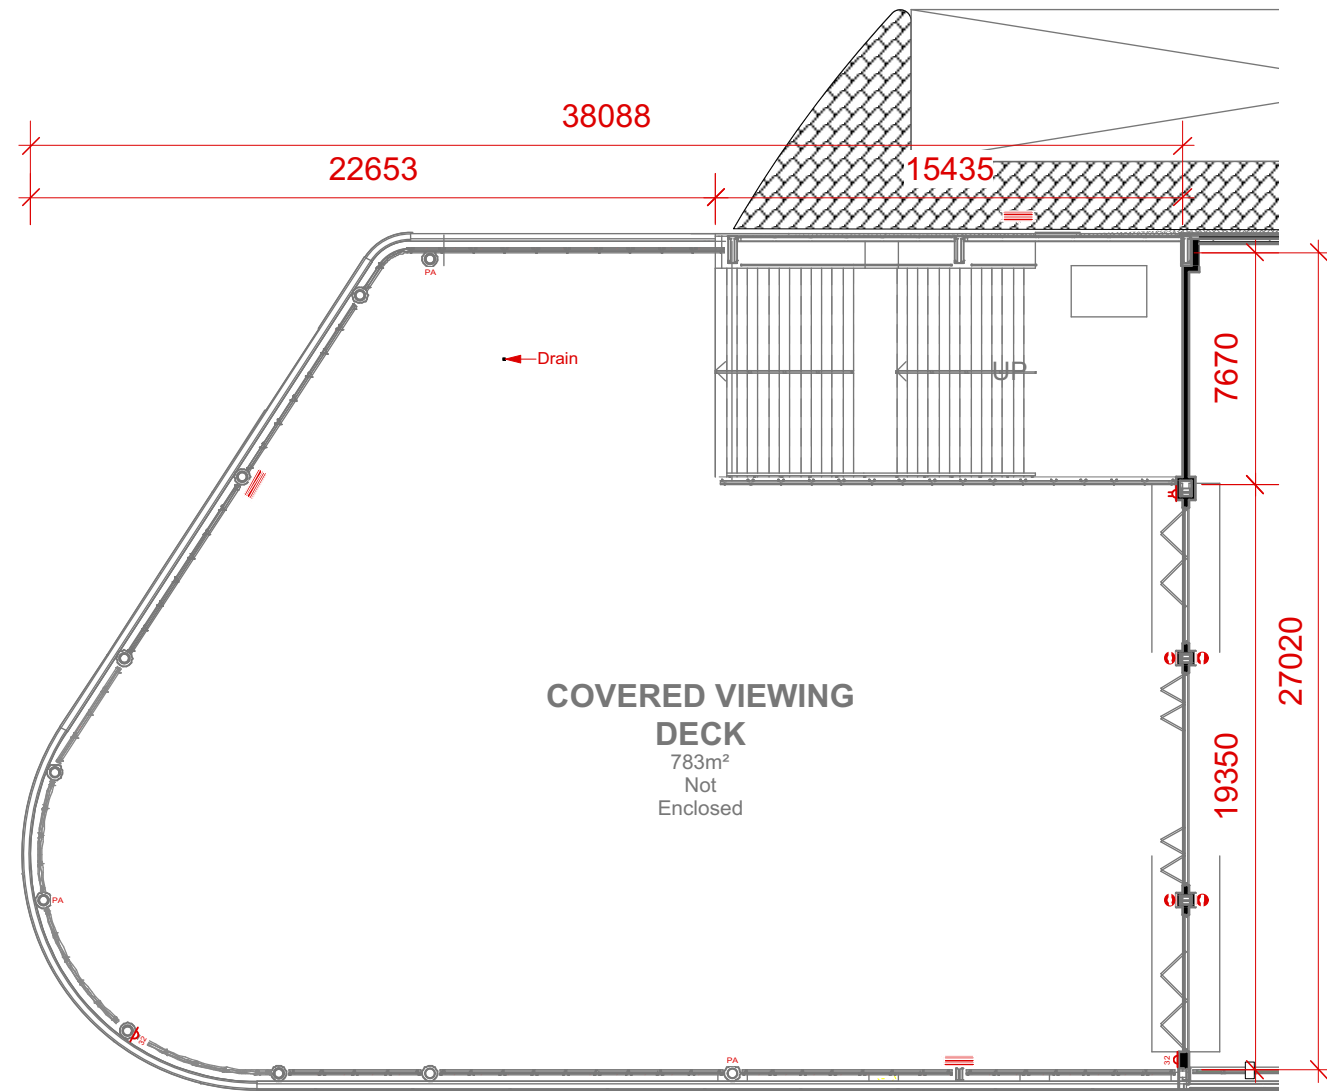

Venue Heights:
 8500 to Bottom of the Light
 8800 to Bottom of Light Beam
 9100 to Bottom of the Beam
 3900 to Bottom of PA
 2250 to Top of Doors to Viewing Deck

Symbol:	Description:	Qty:
	Fire Hose Reel	1
	Fire Extinguisher	2
	Single Socket 1 Phase Power Outlet	x
	Double Socket 1 Phase Power Outlet	1
	16A 3 Phase Power Outlet	x
	32A 3 Phase Power Outlet	2
	63A 3 Phase Power Outlet	x
	Public Announcement System	3

Stackable Doors From Paddock Detail:

Venue » Pit Building
» Lvl 1: Covered Viewing Deck
Scale » 1:250
» A3

Drawn by: