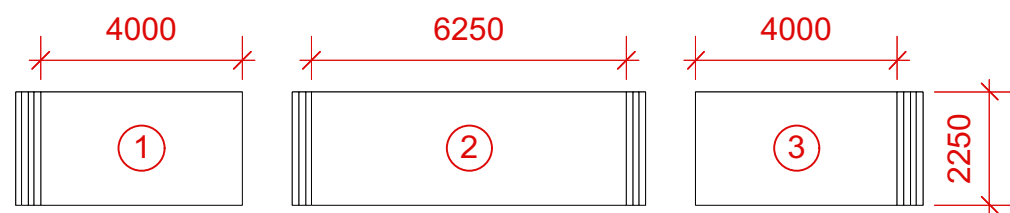

Stackable Doors to Viewing Deck: