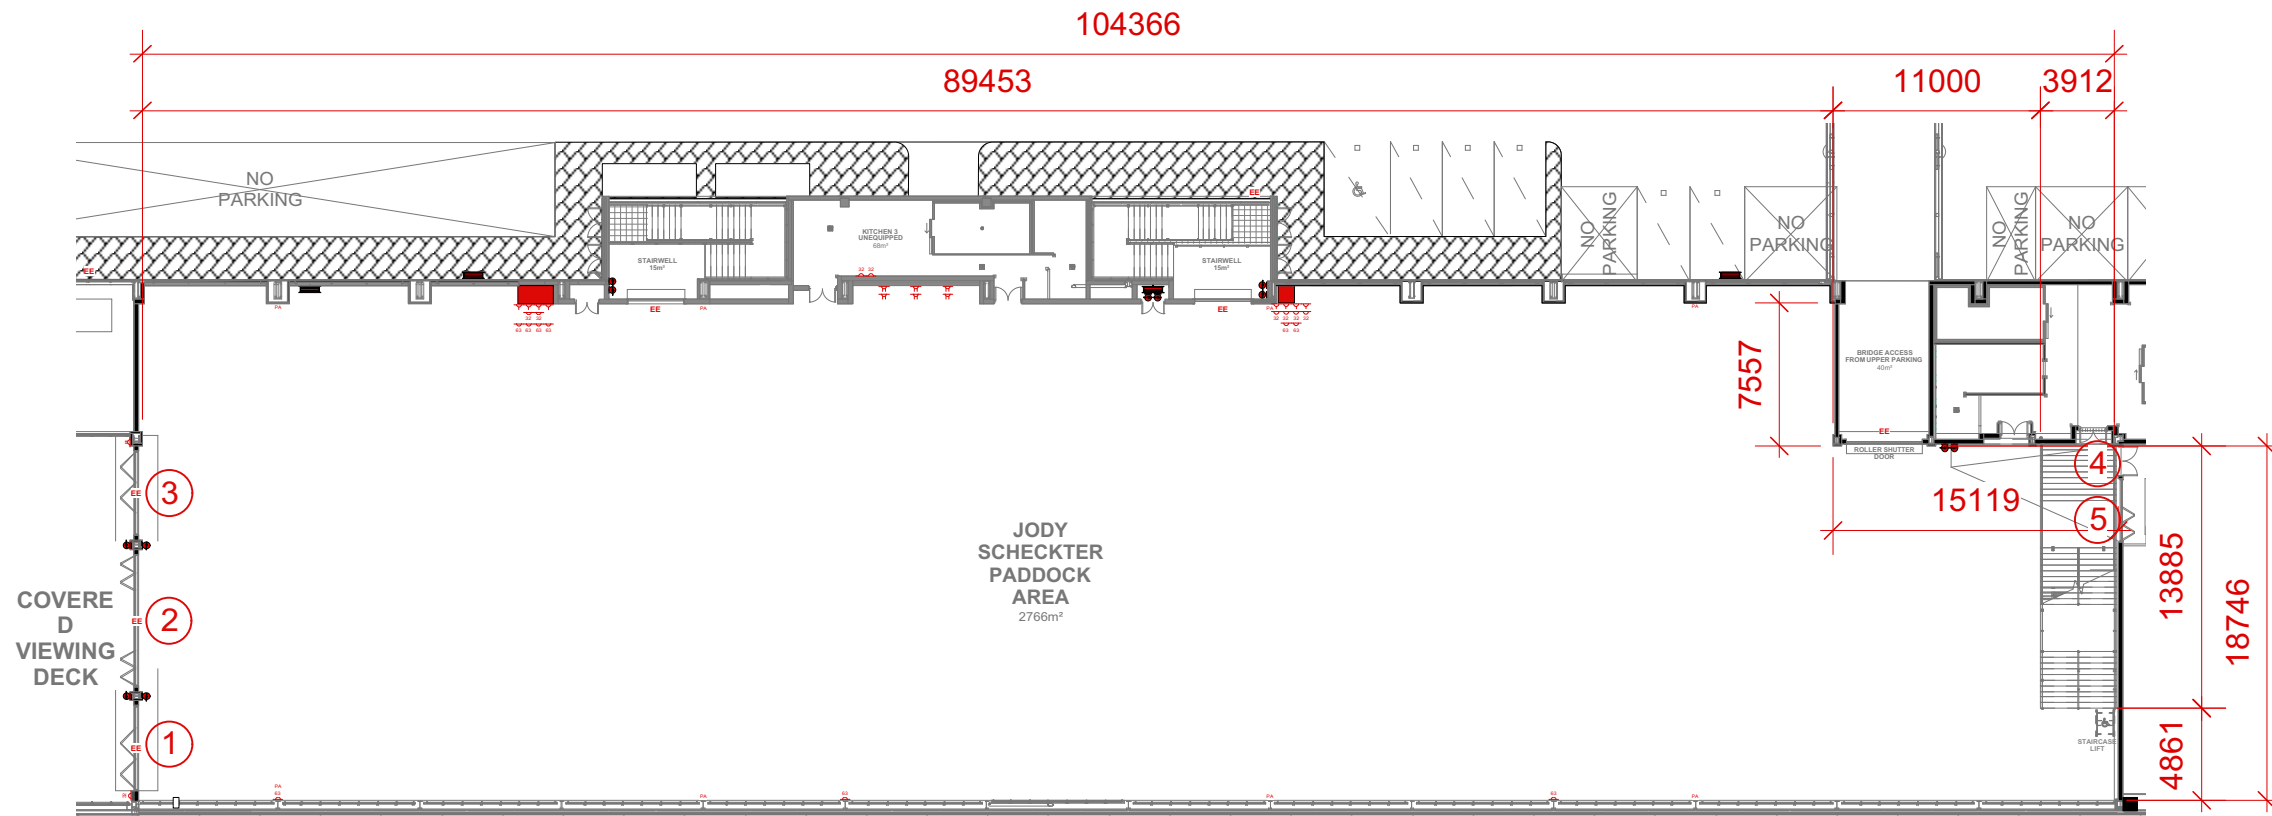

Venue Heights:
 8500 to Bottom of the Light
 8800 to Bottom of Light Beam
 9100 to Bottom of the Beam
 3900 to Bottom of PA
 2250 to Top of Doors From Paddock
 2350 to Top of Doors To Conference Centre
 2400 to Top of Stackable Doors To Conference Centre

Symbol:	Description:	Qty:
	Fire Hose Reel	2
	Fire Extinguisher	10
	Single Socket 1 Phase Power Outlet	8
	Double Socket 1 Phase Power Outlet	6
	CAT 5 Network Point	x
	HDMI Port to Screens	x
	16A 3 Phase Power Outlet	x
	32A 3 Phase Power Outlet	10
	63A 3 Phase Power Outlet	9
	Public Announcement System	8
	Access Control	x
	Emergency Exit	6

Stackable Doors to Viewing Deck:

Doors to Conference Centre: